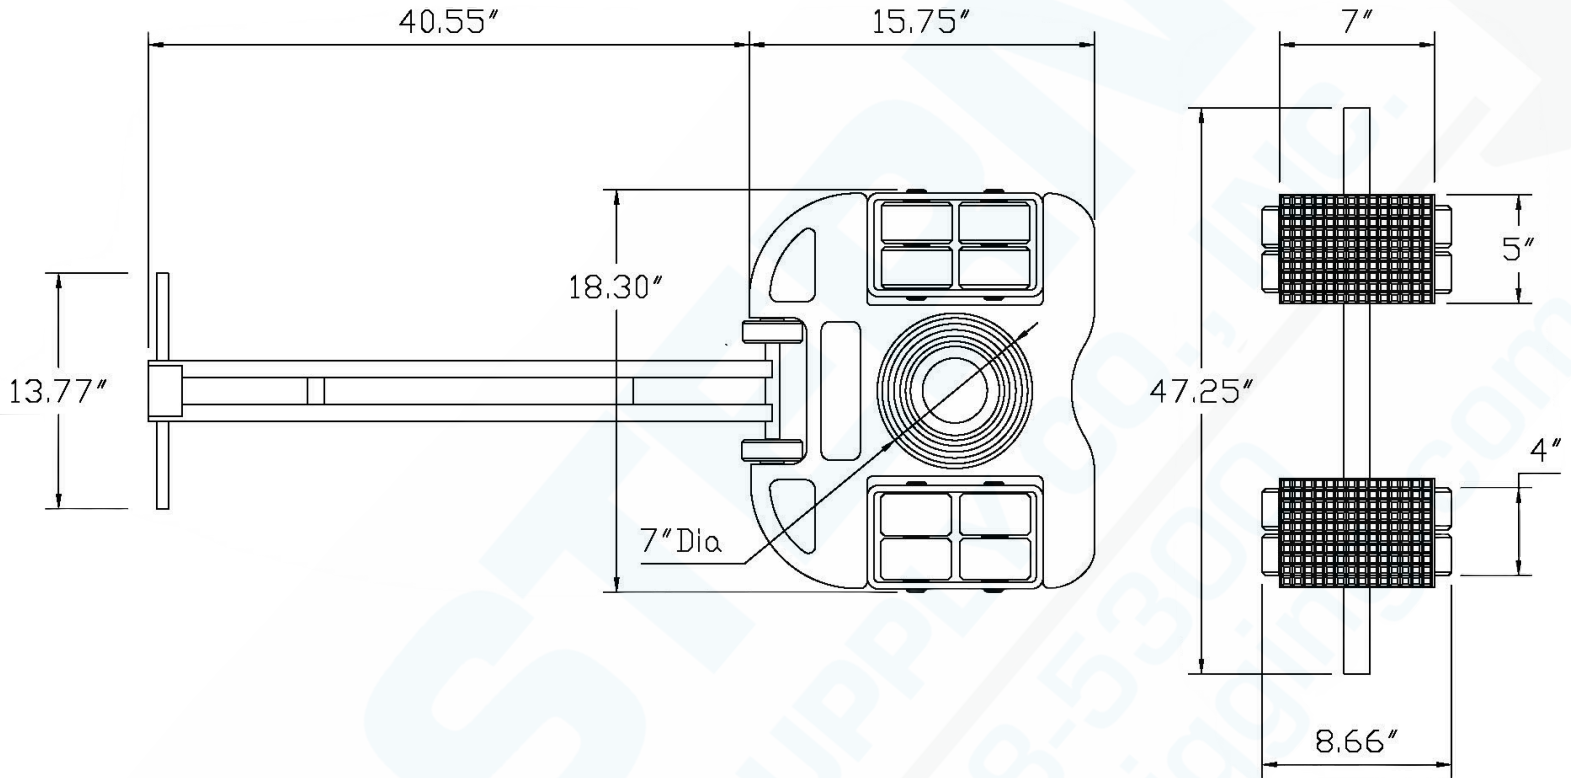

*With non-marking synthetic wheels
for the ultimate in floor protection*

MODEL ER14 14 Ton System Capacity

ER14 Specifications & Dimensions

STEERING DOLLY

Maximum Capacity (lbs)	14,000
Height (in)	3.87"
Swivel Diameter (in)	5.75"
Weight (assembled)	57 lbs

REAR DOLLIES

Maximum Capacity Ea. (lbs)	7,000
Height (in)	3.87"
Top Size (in)	5" x 7"
Weight (ea)	13 lbs